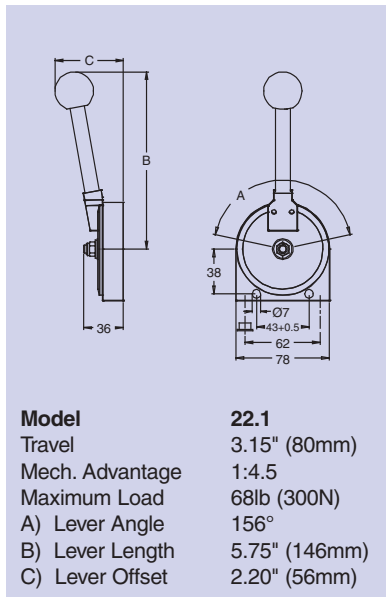

## Material

- Die-cast body
- Cablecraft® engineered inserts for custom detent locations
- Chrome steel
- Black plastic

Travel can be limited symmetrically or asymmetrically, on both 22.1 and 22.3 levers, 10/20mm using coiled spring pins (sold separately).  
Coiled Pin P/N 175-420-034

Pin in:	Travel:	Travel Course:
1 or 8	40mm	asymmetrical
2 or 7	50mm	asymmetrical
3 or 6	60mm	asymmetrical
4 or 5	70mm	asymmetrical

All line art dimensions are represented in inches