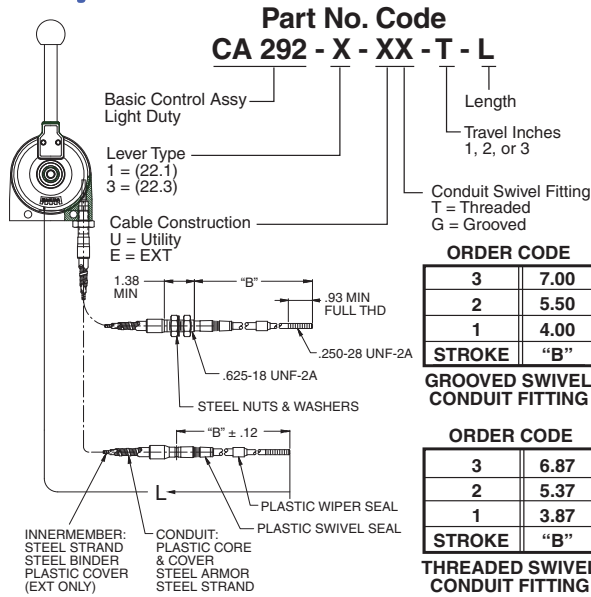

## Material

- Die-cast body
- Cablecraft® engineered inserts for custom detent locations
- Chrome steel
- Black plastic

Travel can be limited symmetrically or asymmetrically, on both 22.1 and 22.3 levers, 10/20mm using coiled spring pins (sold separately).  
Coiled Pin P/N 175-420-034