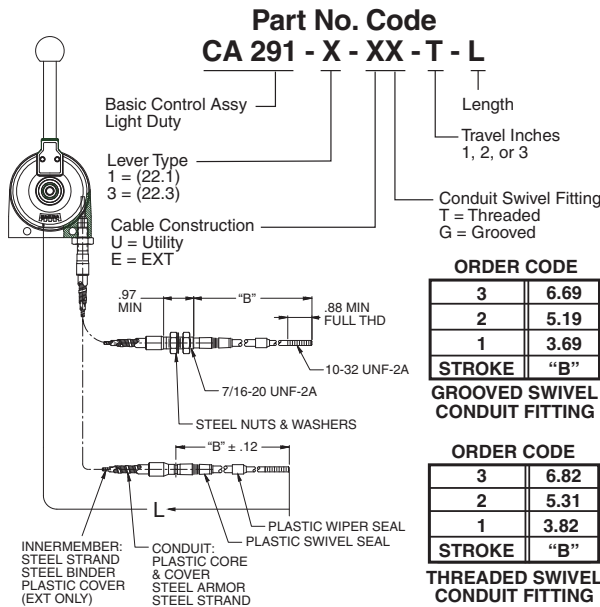

## Material

- Die-cast body
- Cablecraft® engineered inserts for custom detent locations
- Chrome steel
- Black plastic

Travel can be limited symmetrically or asymmetrically, on both 22.1 and 22.3 levers, 10/20mm using coiled spring pins (sold separately).  
Coiled Pin P/N 175-420-034

Pin in:	Travel:	Travel Course:
1 or 8	40mm	asymmetrical
2 or 7	50mm	asymmetrical
3 or 6	60mm	asymmetrical
4 or 5	70mm	asymmetrical

All line art dimensions are represented in inches