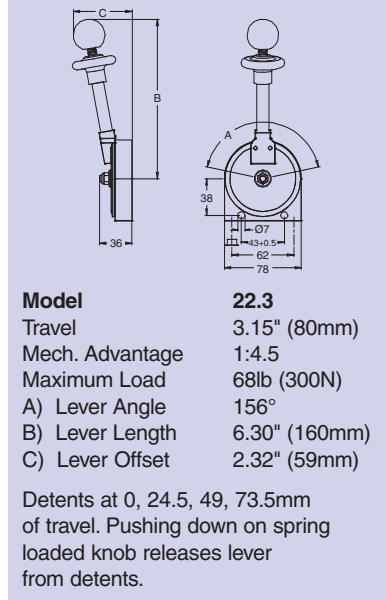

## Material

- Die-cast body
- Cablecraft® engineered inserts for custom detent locations
- Chrome steel
- Black plastic

Travel can be limited symmetrically or asymmetrically, on both 22.1 and 22.3 levers, 10/20mm using coiled spring pins (sold separately).  
Coiled Pin P/N 175-420-034

Pin in:	Travel:	Travel Course:
1 or 8	40mm	asymmetrical
2 or 7	50mm	asymmetrical
3 or 6	60mm	asymmetrical
4 or 5	70mm	asymmetrical

All line art dimensions are represented in inches